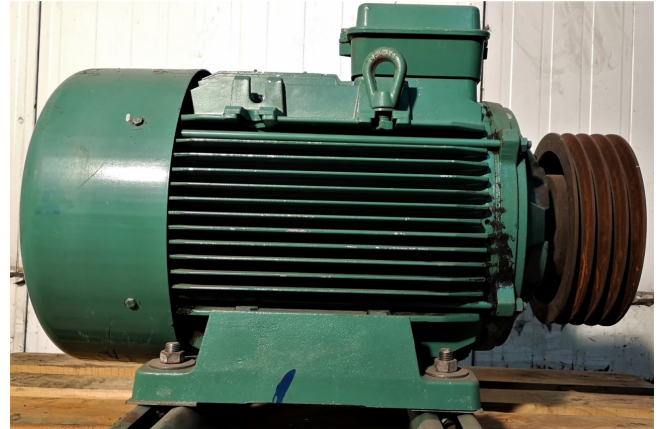

# Leroy Somer LS 200

## Specifications

Marca	Leroy Somer
Tipo	LS 200
kW	22
RPM	975
Size & Weight	740x380x500 mm (LxWxH)
50 Hz / 60 Hz	50
Stock	1

### Used Leroy Somer LS 200

Used Leroy Somer Ls200 electric motor with 22 kW and 975 RPM at 50 Hz.  
Sizes: 740x380x500mm (LxWxH).  
Weight: 200 kg.